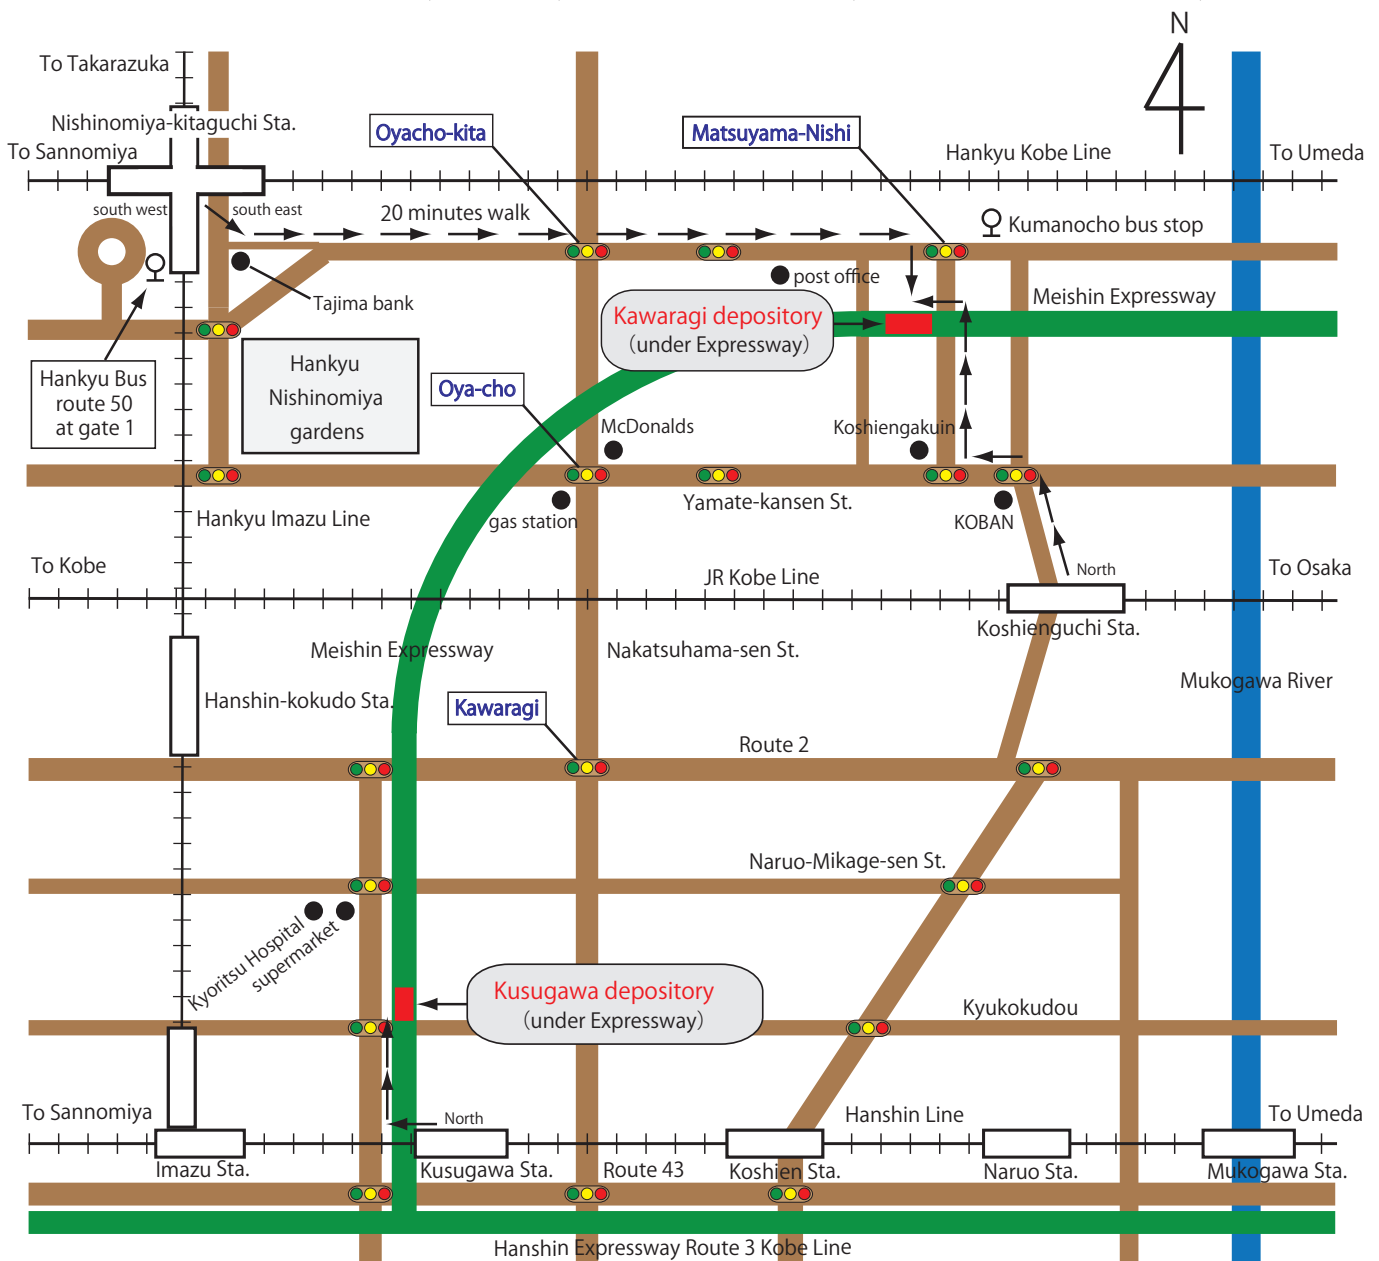

Nishinomiya city Map of Bicycle depository

Bicycle depository	Address Phone number	Station that was left
Kusugawa depository (300m toward north from the Kusugawa Sta.)	5,Imazuuenocho 0798 - 33 - 1139	Each station of Hanshin Line Hankyu Imazu Sta. • Hanshinkokudo Sta. JR Nishinomiya Sta.
Kawaragi depository (800m toward north from JR Koshienguchi Sta.) (1,200m toward east from Nishinomiya-Kitaguchi Sta.)	20,Kawarabayashicho 0798 - 63 - 8778	Each station of Hankyu Line (except Imazu Sta. • Hanshinkokudo Sta.) • JR Koshienguchi Sta. Sakurasyukugawa Sta. • Nishinomiyanajio Sta. • Namaze Sta.

Operating hours Monday to Friday (Except public holiday) From 1 : 0 0 p . m . to 6 : 3 0 p . m .

Necessary documents for vehicle pick-up

- ①Removal and deposit fee (Bicycle ¥1,800 Motorcycle ¥3,500)
- ②Bicycle or motorcycle key
- ③ID (for example, driver' s license, health insurance card)

※It will be confisacted for 30 days after which it may be disposed of.

**Nishinomiya City
Bicycle Countermeasures Division**

〒662-8567

10-3,Rokutanji-cho,Nishinomiya-city

Phone number 0798-35-3898